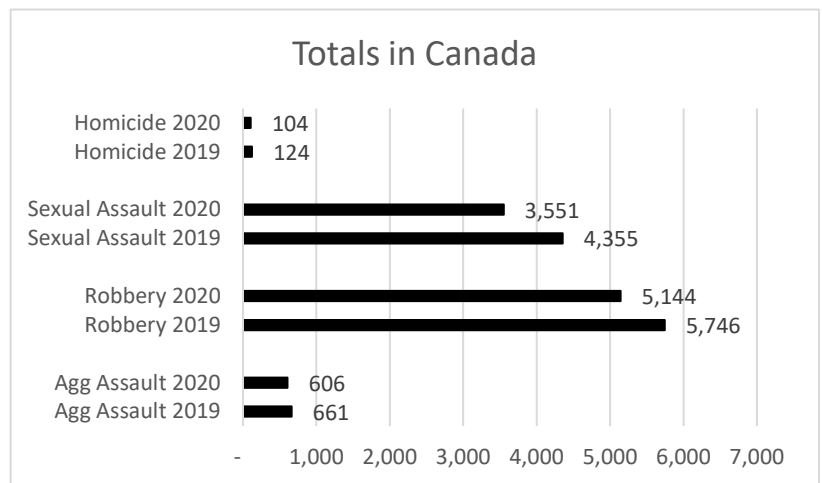

United States

67 of 69 Responding Agencies

United States	2020	2019
Homicide	3,554	3,004
Rape	13,413	16,297
Robbery	54,061	58,597
Aggravated Assault	123,023	115,363

Canada

9 of 9 Responding Agencies

Canada	2020	2019
Homicide	104	124
Sexual Assault ²	3,551	4,355
Robbery	5,144	5,746
Aggravated Assault	606	661