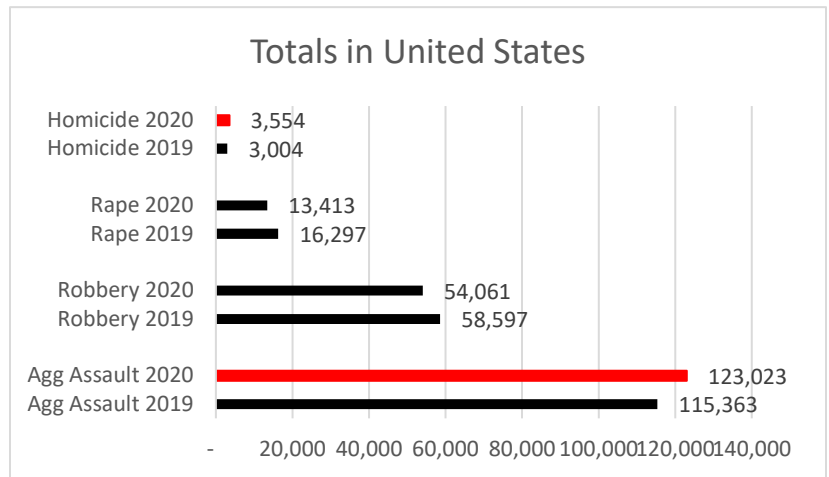

Major Cities Chiefs Association

VIOLENT CRIME SURVEY – NATIONAL TOTALS

Midyear Comparison¹

January 1 to June 30, 2020 and 2019

Contact: Laura Cooper, Executive Director

(908) 268-2298 | cooper@majorcitieschiefs.com

United States

67 of 69 Responding Agencies

United States	2020	2019
Homicide	3,554	3,004
Rape	13,413	16,297
Robbery	54,061	58,597
Aggravated Assault	123,023	115,363

Canada

9 of 9 Responding Agencies

Canada	2020	2019
Homicide	104	124
Sexual Assault ²	3,551	4,355
Robbery	5,144	5,746
Aggravated Assault	606	661